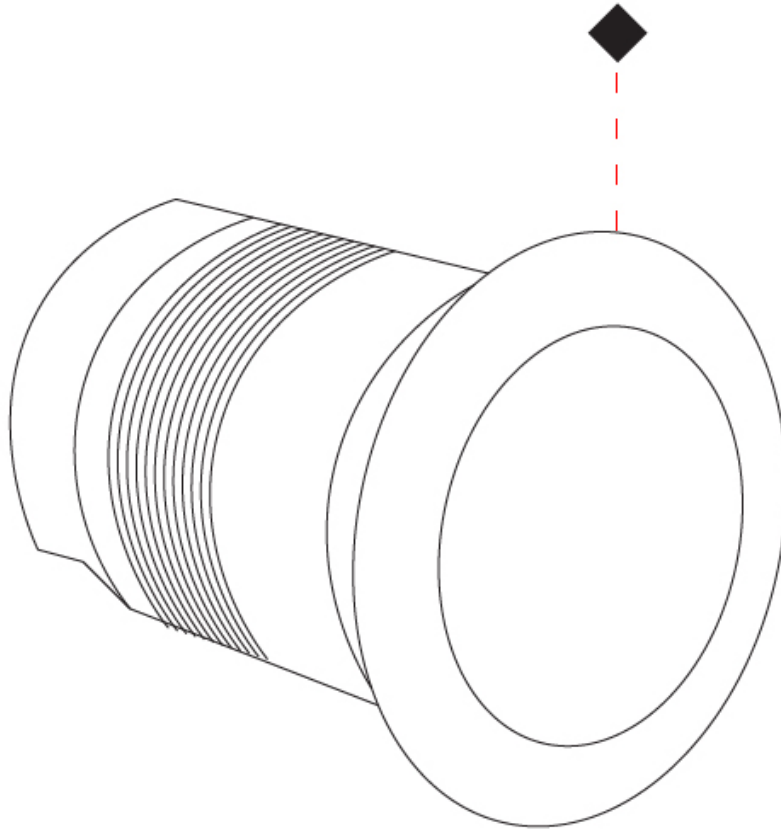

E12I0025-

PROJECT

TYPE

SPECIFIER

QUANTITY

DATE

E