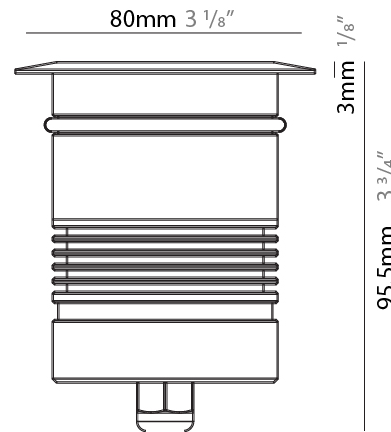

GENERAL

Series: Caliber
Subseries: Caliber 80
Brand: Unonovesette
Division: Exterior
Mounting Type: Recessed
Mounting Location: In-Ground
Subcategory: Drive Over

PHYSICAL

Shape: Round
Diameter (mm): 80
Diameter (in): 3 1/8
Height (mm): 95.5
Height (in): 3 3/4
Light Distribution: Direct
Weight (kg): 0.57
Weight (lbs): 1.26
Installation Requirement: Housing box / Fixing springs
Diffuser: Extra clear / Frosted glass 6mm
Fixture Finish: [ASB / SST](#)
Fixture Material: Stainless Steel AISI 316L
Cable Details: 350mm NS20N PCP 2x0.5 mm2

ELECTRICAL

Lamp Type: LED
Input Wattage (W): 9.0
Total Output Wattage (W): 8.5
Dimming: Non-Dimming / Phase Dimming (120Vac only) / 0-10V Dimming
Driver Included: No
Driver Location: Remote
Driver Type: Constant Voltage - 120/277Vac
Driver Class: Class 2
Input Voltage (V): 120 - 277
Output Voltage (V): 24

LED

Number of LEDs: 1
Color Temperature (°K): [2700 / 3000 / 4000](#)
Max. Delivered Lumen (lm): 730
CRI: >90 CRI
Lamp Life (hrs): 100000

OPTICAL

Optic°: [10 / 30 / 50 / 10x45](#)
Beam Angle: Narrow / Medium / Wide / Elliptical / Diffused

RATINGS AND CERTIFICATIONS

Certified By: Certified for North American Standards
IP rating: IP68 (not for permanent immersion)
IK Rating: IK08
Marine Grade: Stainless Steel AISI 316L

PROJECT
TYPE
SPECIFIER
QUANTITY
DATE