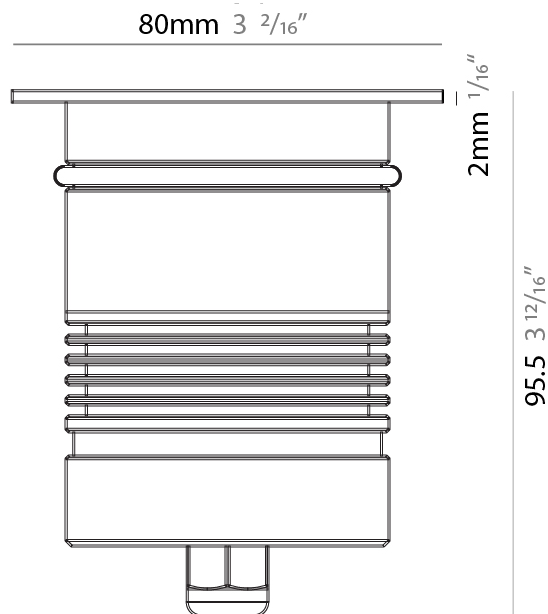

GENERAL

Series: Caliber
Subseries: Caliber 80 Q
Brand: Unonovesette
Division: Exterior
Mounting Type: Recessed
Mounting Location: In-Ground
Subcategory: Drive Over

PHYSICAL

Shape: Square
Diameter (mm): 80
Diameter (in): 3 1/8
Height (mm): 95.5
Height (in): 3 3/4
Light Distribution: Direct
Load Resistance (kg): 2500
Load Resistance (lbs): 5511
Installation Requirement: Housing box / Fixing springs
Diffuser: Extra clear / Frosted glass 6mm
Fixture Finish: Stainless Steel AISI 316L
Fixture Material: Stainless Steel AISI 316L
Cable Details: 350mm NS20N PCP 2x0.5 mm2

ELECTRICAL

Lamp Type: LED
Input Wattage (W): 8.1
Total Output Wattage (W): 5
Dimming: Non-Dimming / Phase Dimming (120Vac only) / 0-10V Dimming
Driver Included: No
Driver Location: Remote
Driver Type: Constant Voltage - Universal
Driver Class: Class 2
Input Voltage (V): 120 - 277
Output Voltage (V): 24

LED

Number of LEDs: 1
Color Temperature (°K): 2700 / 3000 / 4000
Max. Delivered Lumen (lm): 515
CRI: >90 CRI
Lamp Life (hrs): 100000

OPTICAL

Optic°: 10 / 30 / 50 / DIF
Beam Angle: Narrow / Medium / Wide / Diffused

RATINGS AND CERTIFICATIONS

Certified By: Certified for North American Standards
IP rating: IP68 (not for permanent immersion)
IK Rating: IK08
Marine Grade: Stainless Steel AISI 316L

PROJECT
TYPE
SPECIFIER
QUANTITY
DATE