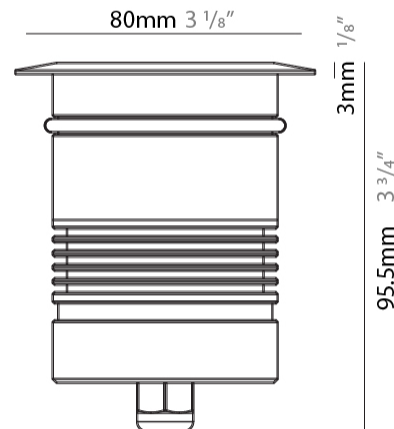

GENERAL

Series: Caliber
Subseries: Caliber 80
Brand: Unonovesette
Division: Exterior
Mounting Type: Recessed
Mounting Location: In-Ground
Subcategory: Drive Over

PHYSICAL

Shape: Round
Diameter (mm): 80
Diameter (in): 3 1/8
Height (mm): 95.5
Height (in): 3 3/4
Light Distribution: Direct
Weight (kg): 0.57
Weight (lbs): 1.26
Load Resistance (kg): 2500
Load Resistance (lbs): 5511
Installation Requirement: Housing box / Fixing springs
Diffuser: Extra clear / Frosted glass 6mm
Fixture Finish: [ASB / SST](#)
Fixture Material: Stainless Steel AISI 316L
Cable Details: 350mm NS20N PCP 2x0.5 mm2

ELECTRICAL

Lamp Type: LED
Input Wattage (W): 8.1
Total Output Wattage (W): 5
Dimming: Non-Dimming / Phase Dimming (120Vac only) / 0-10V Dimming
Driver Included: No
Driver Location: Remote
Driver Type: Constant Voltage - Universal
Driver Class: Class 2
Input Voltage (V): 120 - 277
Output Voltage (V): 24

LED

Number of LEDs: 1
Color Temperature (°K): [2700 / 3000 / 4000](#)
Max. Delivered Lumen (lm): 515
CRI: >90 CRI
Lamp Life (hrs): 100000
Upon Request: Dim to Warm

OPTICAL

Optic°: [10 / 30 / 50 / 10x45 / DIF](#)
Beam Angle: Narrow / Medium / Wide / Elliptical / Diffused

RATINGS AND CERTIFICATIONS

Certified By: Certified for North American Standards
IP rating: IP68 (not for permanent immersion)
IK Rating: IK08
Marine Grade: Stainless Steel AISI 316L

PROJECT	_____
TYPE	_____
SPECIFIER	_____
QUANTITY	_____
DATE	_____